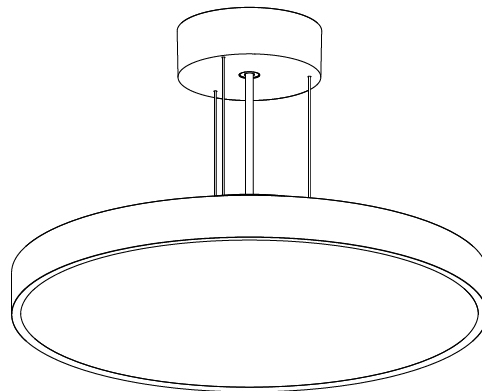

GENERAL

Series: Sign Diva
Subseries: Sign Diva Korona
Partner: Prolicht
Division: Architectural
Installation: Suspension
Product Type: Pendant
Mounting Location: Ceiling
Light Distribution: Direct

PHYSICAL

Shape: Round
Diameter (mm): 400
Diameter (in): 15 3/4
Height (mm): 86
Height (in): 3 3/8
Weight (kg): 3.302
Weight (lbs): 7.28
Diffuser: PMMA - Opal / Micro-Prism / Sparkling Secret / Vintage Industrial
Fixture Finish: SSR / BKV / CWI / CRY / HAB / UFT / ITA / RUA / FTG / MYG / LOD / PUS / FRO / FUP / KIA / POP / BLS / SPG / MEY / GOH / CHC / COM / ABZ / JAG / OBR / MOS / ROR
Fixture Material: PMMA / Extruded Aluminum / Steel
Cable Details: 2000mm/78 3/4" or 6000mm/236 1/4" Transparent Cable

ELECTRICAL

Lamp Type: LED (Zhaga Standard)
Input Wattage (W): 17
Dimming: Tri-Mode (Non-Dimming and Phase Dimming (120Vac only) and 0-10V Dimming)
Driver Included: Yes
Driver Location: Integrated
Driver Type: Constant Current - Universal
Driver Class: Class 2
Input Voltage (V): 120 - 277
Constant Current (MA): 500

LED

Color Temperature (°K): 2700 / 3000 / 3500 / 4000
Max. Delivered Lumen (lm): 1807 / 1943 / 1951 / 1991
Nominal Lumen (lm): 2250 / 2420 / 2430 / 2480
CRI: >90 CRI
Lamp Life (hrs): 50000

OPTICAL

RATINGS AND CERTIFICATIONS

Certified By: Certified for North American Standards
IP rating: IP20

51mm 2"
86mm 3 3/8" 2000-6000mm max.

Ø 400mm 15 3/4"